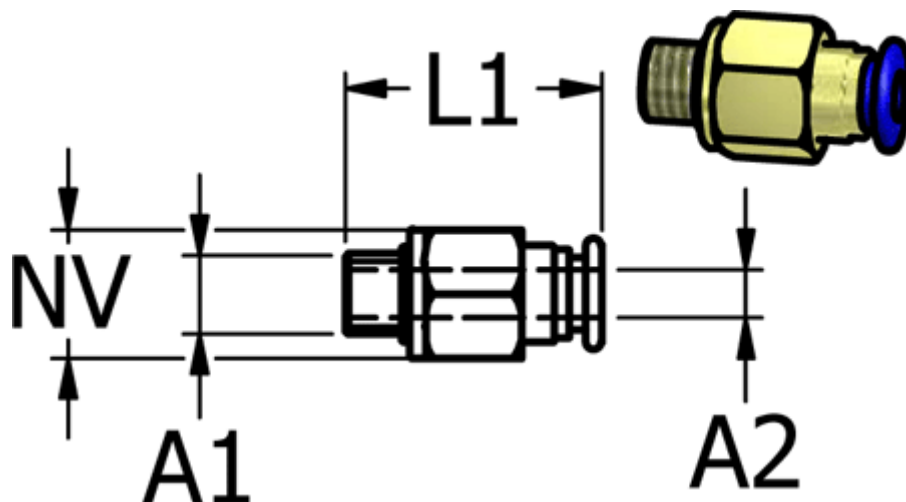

Article number: 586PC53

Description: Mini Push-in PC53, straight, M5 hose Ø3

Measures

Ext. hose diameter A2	= 3 mm
L1	= 16
NV	= 8
Thread A1	= M5